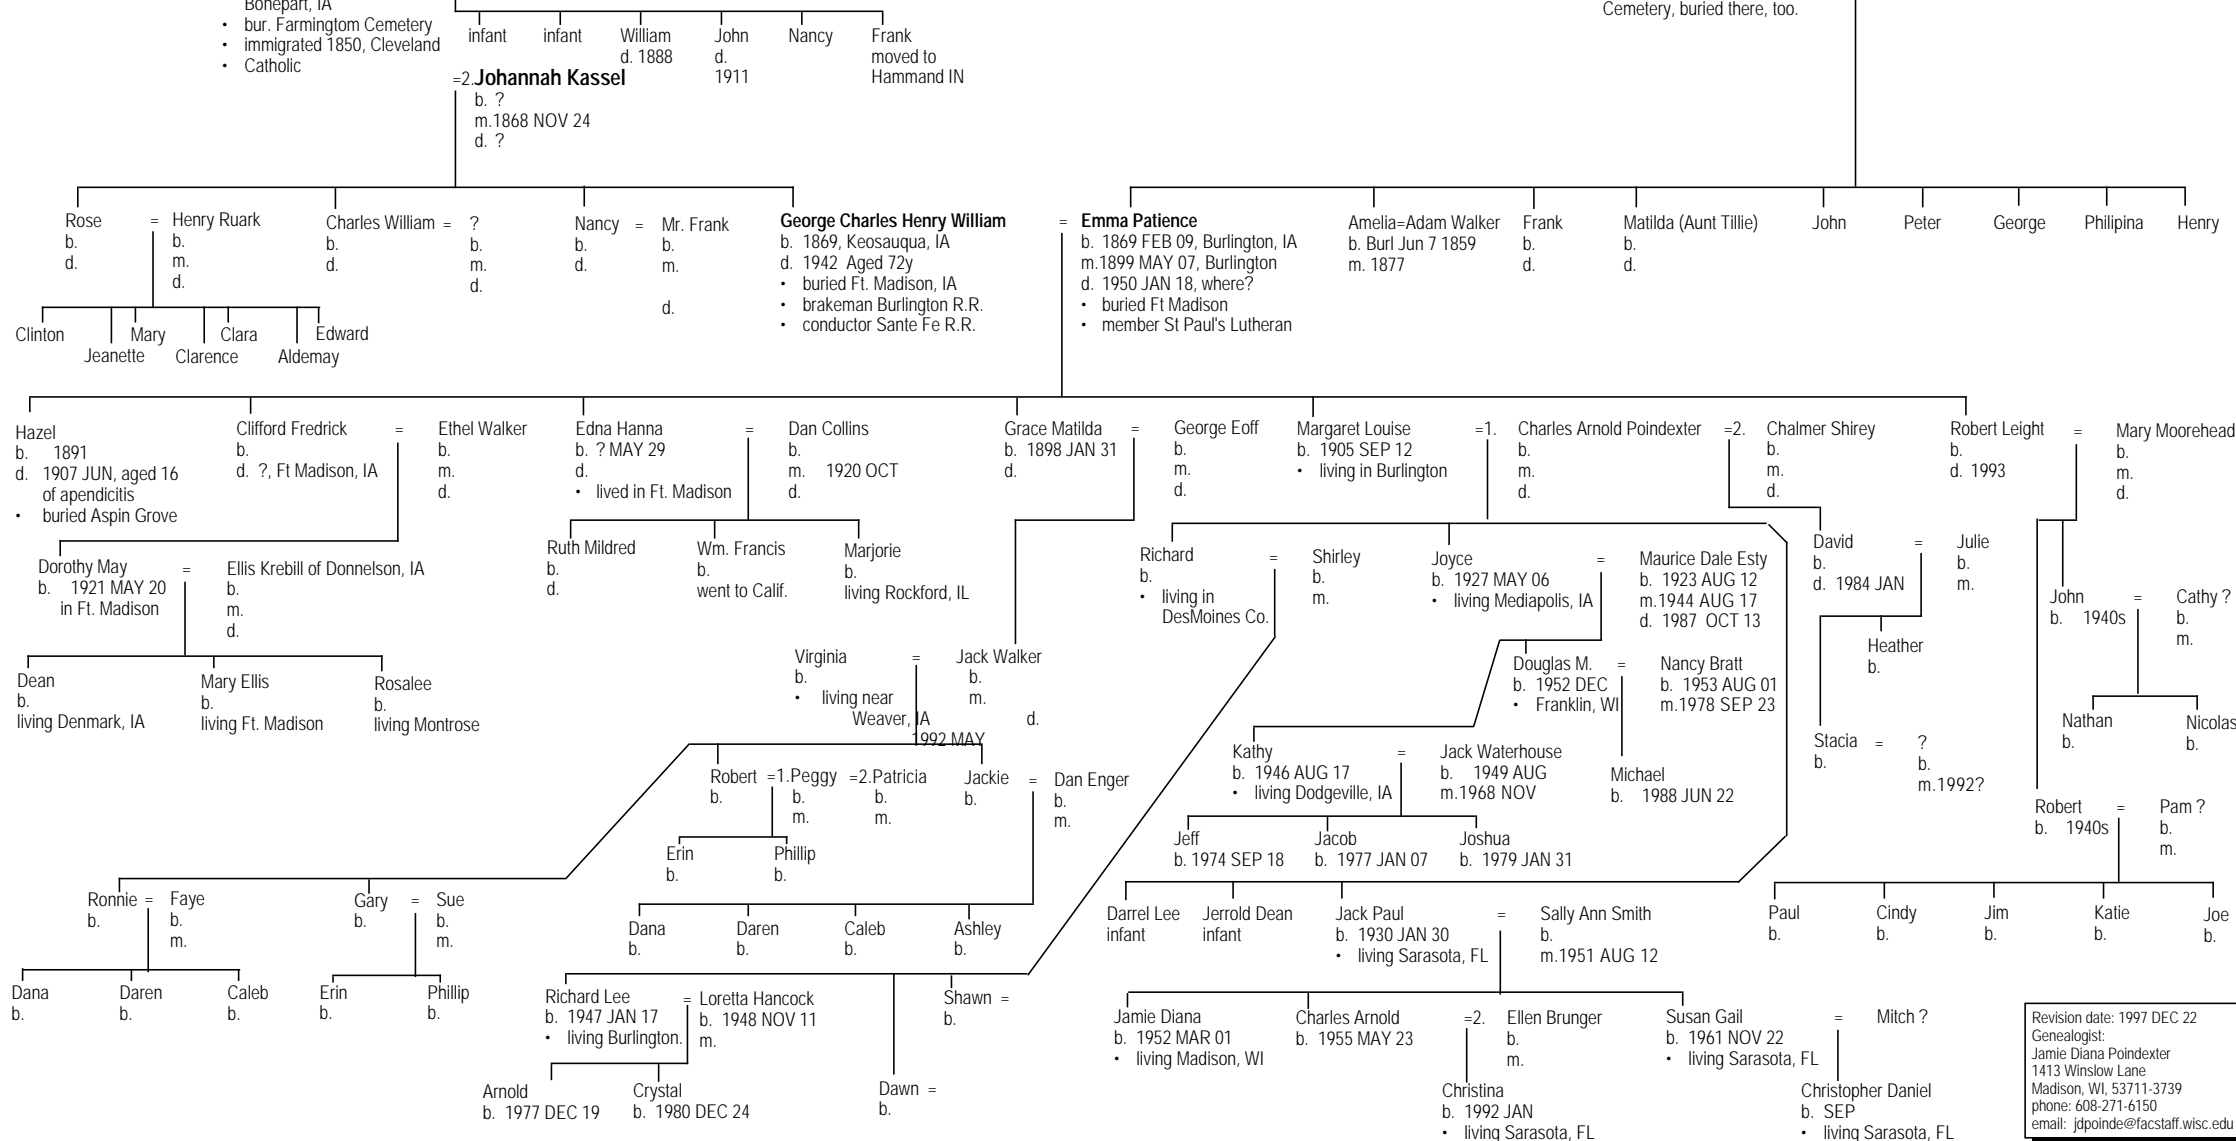

Hassman & Leight Family Tree

George J. Hassman
 b. 1830 NOV 15
 Bruchsal, Baden, Germany
 d. 1914 MAY 27
 Bonepart, IA
 • bur. Farmington Cemetery
 • immigrated 1850, Cleveland
 • Catholic

=1. **Margaret Miller**
 b. ? in Ohio
 m. 1850s
 d. 1868 MAY 21, Bonepart, IA

=2. **Johannah Kassel**
 b. ?
 m. 1868 NOV 24
 d. ?

Fredrick Leight
 b. 1831 APR 09
 d. 1923 JAN 22 Burlington, IA
 • caretaker/sexton at Aspin Grove Cemetery, buried there, too.

= **Anna M. Dreher**
 b. 1834 MAR 31
 m. ?
 d. 1905 MAR 09