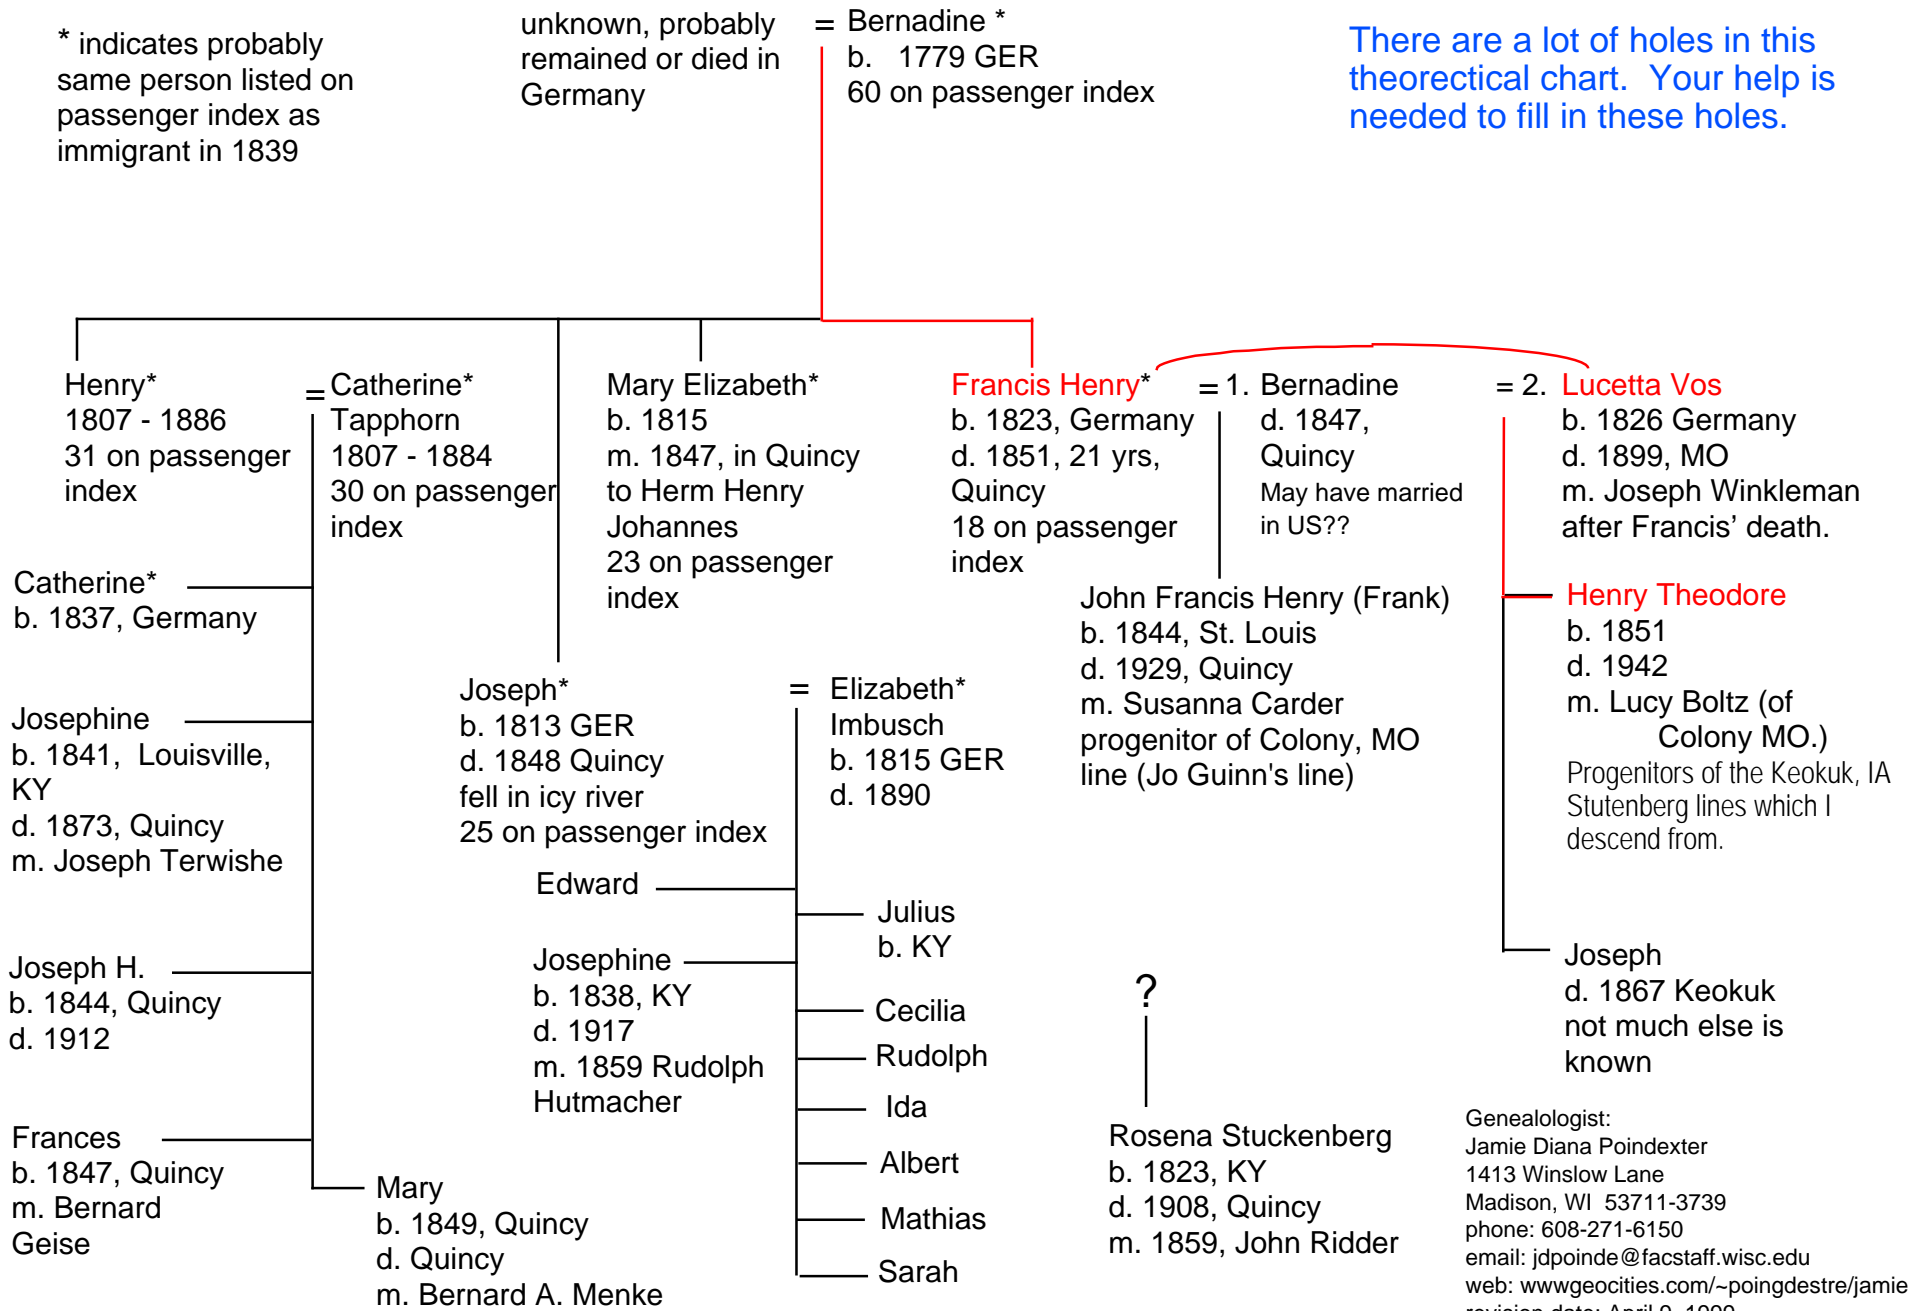

The Early Stuckenburgs of Quincy, Illinois

* indicates probably same person listed on passenger index as immigrant in 1839

unknown, probably remained or died in Germany = Bernadine *
b. 1779 GER
60 on passenger index

There are a lot of holes in this theoretical chart. Your help is needed to fill in these holes.

Genealogist:
Jamie Diana Poindexter
1413 Winslow Lane
Madison, WI 53711-3739
phone: 608-271-6150
email: jdpoinde@facstaff.wisc.edu
web: wwwgeocities.com/~poingdestre/jamie
revision date: April 9, 1999